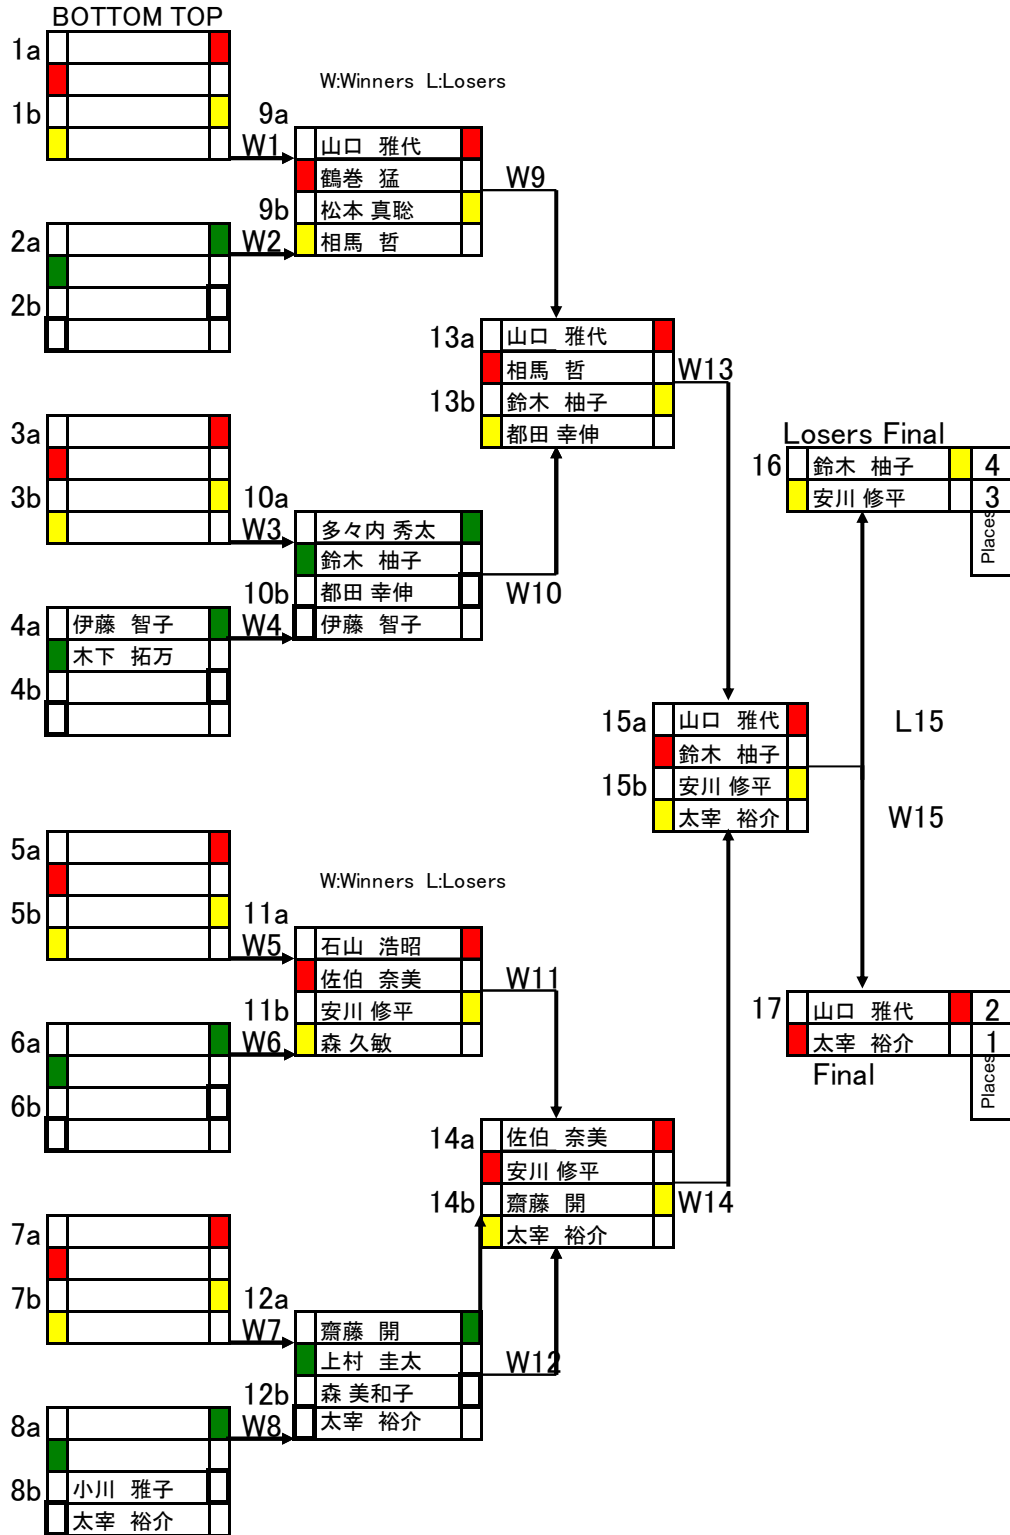

NON PLANING SPECIAL CLASS

R1

NON PLANING OPEN 21 & OVER CLASS SINGLE ELIMINATION

R1

NON PLANING OPEN 21 & OVER CLASS SINGLE ELIMINATION

R2

NON PLANING OPEN UNDER21

R1

R2

NON PLANING OPEN UNDER21

R3

NON PLANING BEGINNER SINGLE ELIMINATION

R1

R2

NON PLANING BEGINNER SINGLE ELIMINATION

R3