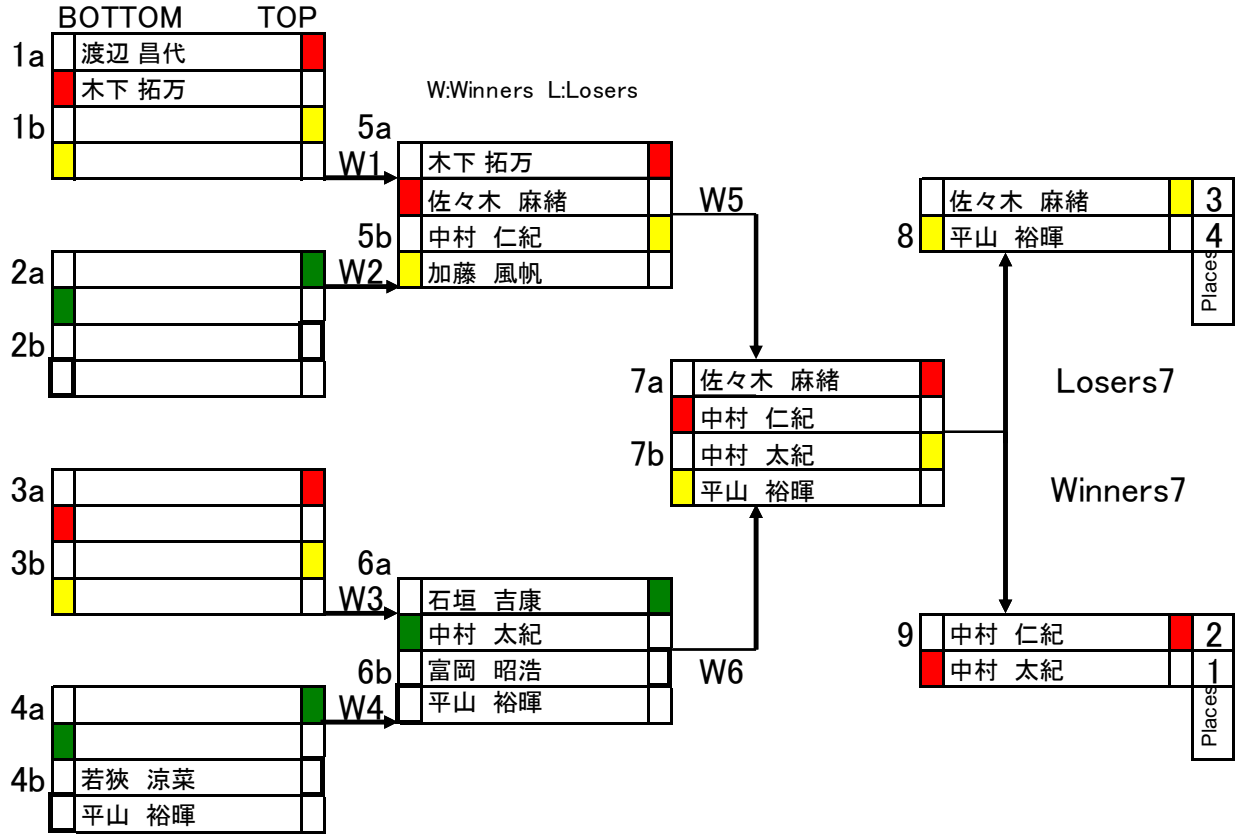

PRO SINGLE ELIMINATION

W:Winners L:Losers

PRO DOUBLE ELIMINATION

SPECIAL CLASS SINGLE ELIMINATION

		R1	R2	R3	
	馬場 信行	2	2	2	
	梅川 努	1	1	1	
	若狹 夏希	3	3	3	

OPEN A CLASS SINGLE ELIMINATION

		R1	R2	R3	
	岡本 隆治	2	2	2	
	互井 千恵子	1	1	1	
	石山 浩昭	3	3	3	

OPEN B CLASS SINGLE ELIMINATION

WOMEN CLASS SINGLE ELIMINATION

NON PLANING SINGLE ELIMINATION

NON PLANING SINGLE ELIMINATION

R1

R2

NON PLANING OPEN UNDER21

R1

R2

NON PLANING BEGINNER SINGLE ELIMINATION

R1

R2