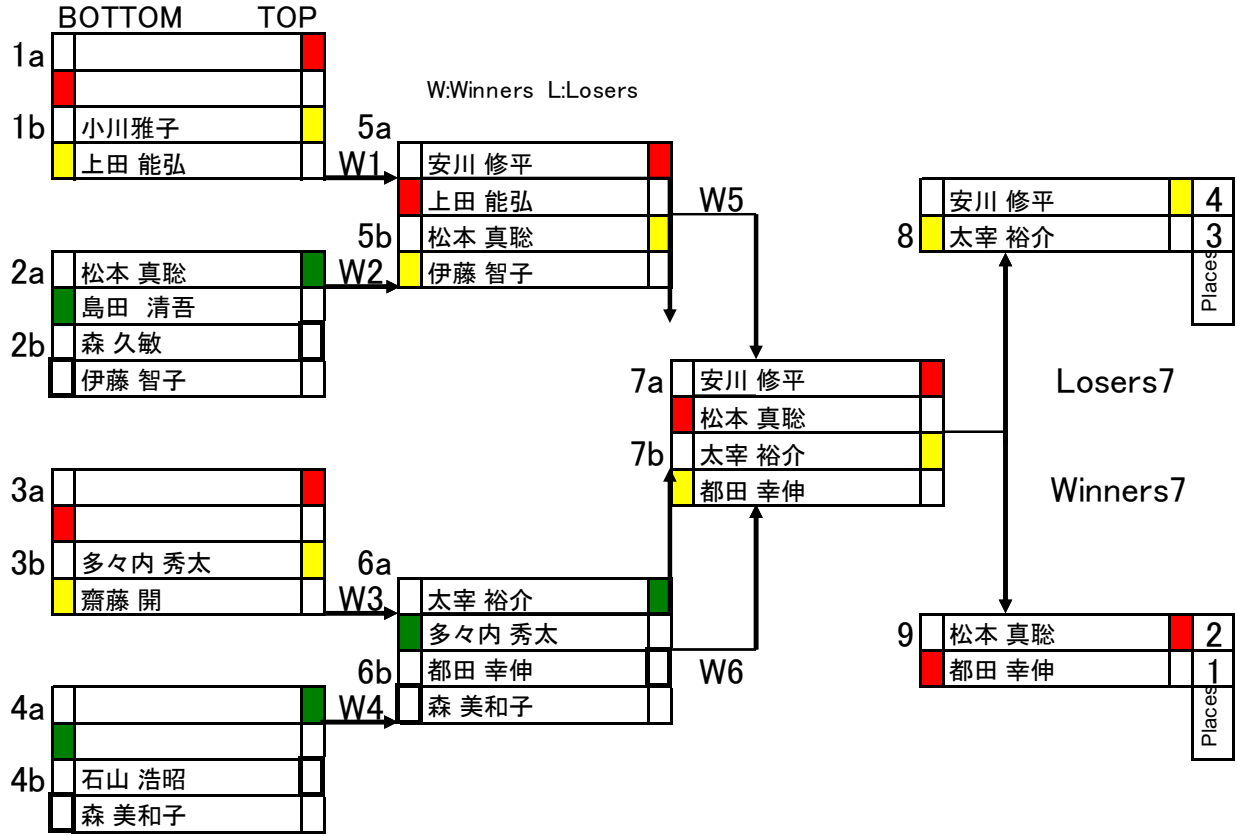

PRO SINGLE ELIMINATION

W:Winners L:Losers

PRO DOUBLE ELIMINATION

SPECIAL CLASS SINGLE ELIMINATION

		R1	R2	R3	
	馬場 信行	2	2	2	
	梅川 努	1	1	1	
	若狹 夏希	3	3	3	

OPEN A CLASS SINGLE ELIMINATION

		R1	R2	R3	
	岡本 隆治	2	2	2	
	互井 千恵子	1	1	1	
	石山 浩昭	3	3	3	

OPEN B CLASS SINGLE ELIMINATION

WOMEN CLASS SINGLE ELIMINATION

NON PLANING SINGLE ELIMINATION

NON PLANING SINGLE ELIMINATION

R1

R2

NON PLANING OPEN UNDER21

R1

R2

NON PLANING BEGINNER SINGLE ELIMINATION

R1

R2