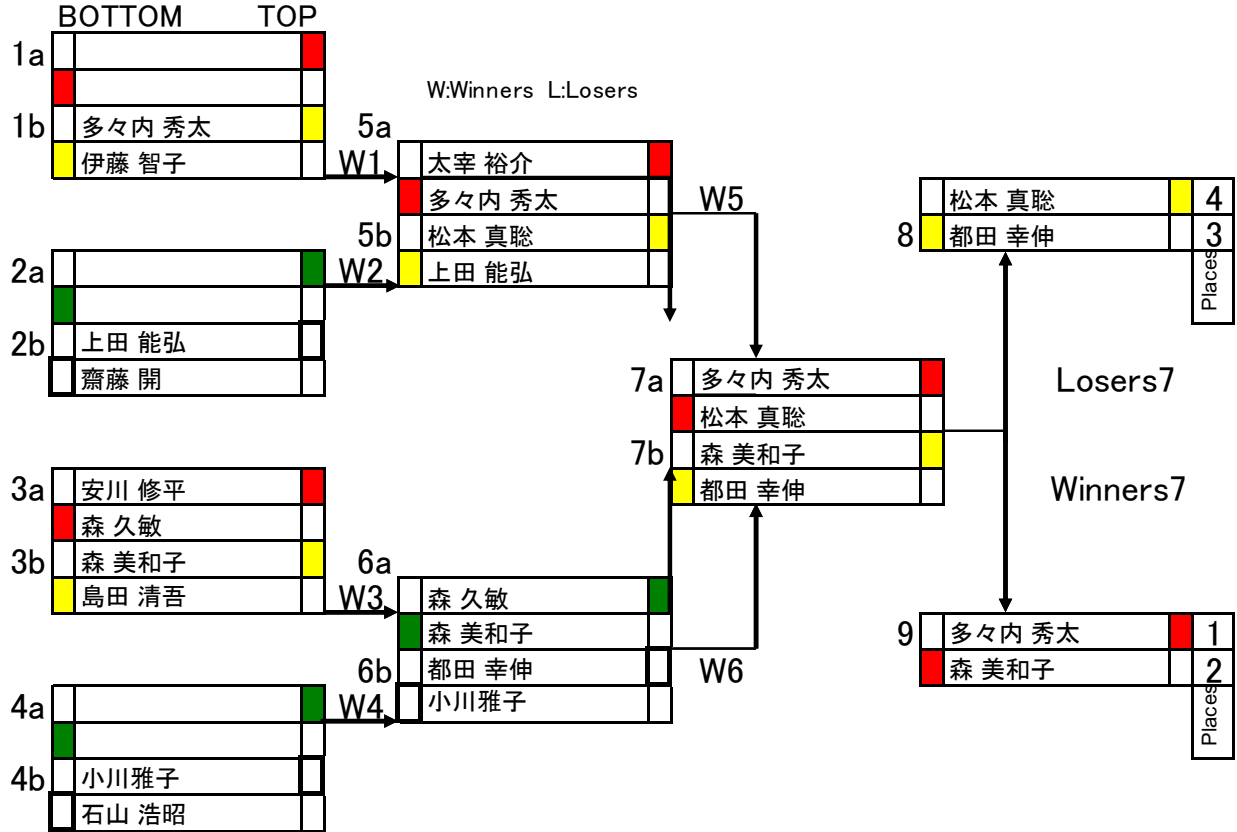

PRO SINGLE ELIMINATION

W:Winners L:Losers

PRO DOUBLE ELIMINATION

SPECIAL CLASS SINGLE ELIMINATION

		R1	R2	R3	
	馬場 信行	2	2	2	
	梅川 努	1	1	1	
	若狹 夏希	3	3	3	

OPEN A CLASS SINGLE ELIMINATION

		R1	R2	R3	
	岡本 隆治	2	2	2	
	互井 千恵子	1	1	1	
	石山 浩昭	3	3	3	

OPEN B CLASS SINGLE ELIMINATION

WOMEN CLASS SINGLE ELIMINATION

NON PLANING SINGLE ELIMINATION

NON PLANING SINGLE ELIMINATION

R1

R2

NON PLANING OPEN UNDER21

R1

R2

NON PLANING BEGINNER SINGLE ELIMINATION

R1

R2