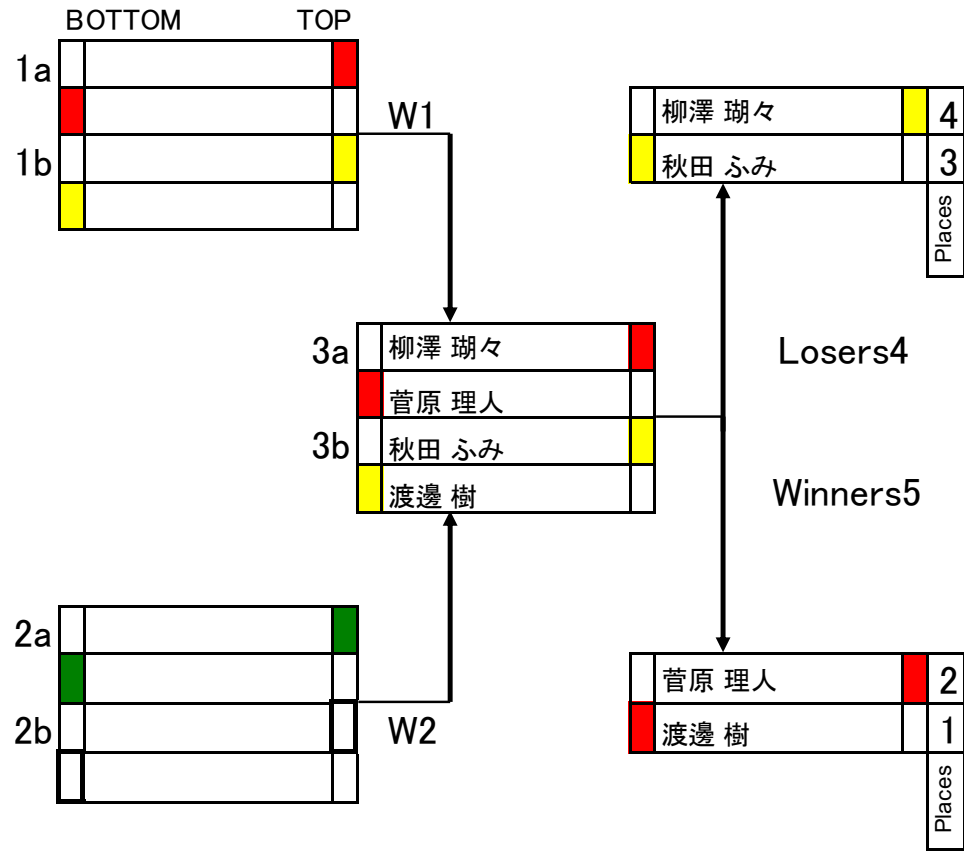

PRO SINGLE ELIMINATION

W:Winners L:Losers

PRO DOUBLE ELIMINATION

SPECIAL CLASS SINGLE ELIMINATION

		R1	R2	R3	
	馬場 信行	2	2	2	
	梅川 努	1	1	1	
	若狹 夏希	3	3	3	

OPEN A CLASS SINGLE ELIMINATION

		R1	R2	R3	
	岡本 隆治	2	2	2	
	互井 千恵子	1	1	1	
	石山 浩昭	3	3	3	

OPEN B CLASS SINGLE ELIMINATION

WOMEN CLASS SINGLE ELIMINATION

NON PLANING SINGLE ELIMINATION

NON PLANING SINGLE ELIMINATION

R1

R2

NON PLANING OPEN UNDER21

R1

R2

NON PLANING BEGINNER SINGLE ELIMINATION

R1

R2