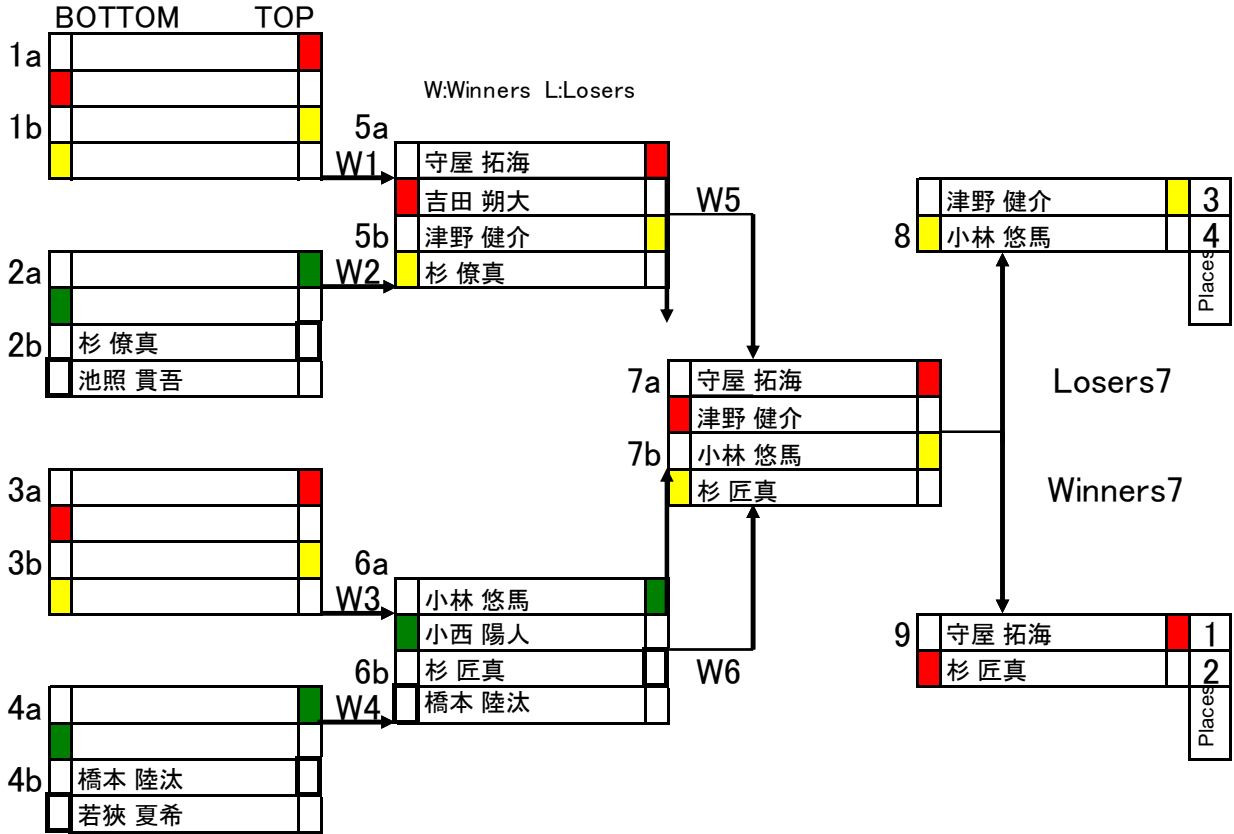

PRO SINGLE ELIMINATION

W:Winners L:Losers

PRO DOUBLE ELIMINATION

SPECIAL CLASS SINGLE ELIMINATION

		R1	R2	R3	
	馬場 信行	2	2	2	
	梅川 努	1	1	1	
	若狹 夏希	3	3	3	

OPEN A CLASS SINGLE ELIMINATION

		R1	R2	R3	
	岡本 隆治	2	2	2	
	互井 千恵子	1	1	1	
	石山 浩昭	3	3	3	

OPEN B CLASS SINGLE ELIMINATION

WOMEN CLASS SINGLE ELIMINATION

NON PLANING SINGLE ELIMINATION

NON PLANING SINGLE ELIMINATION

R1

R2

NON PLANING OPEN UNDER21

R1

R2

NON PLANING BEGINNER SINGLE ELIMINATION

R1

R2