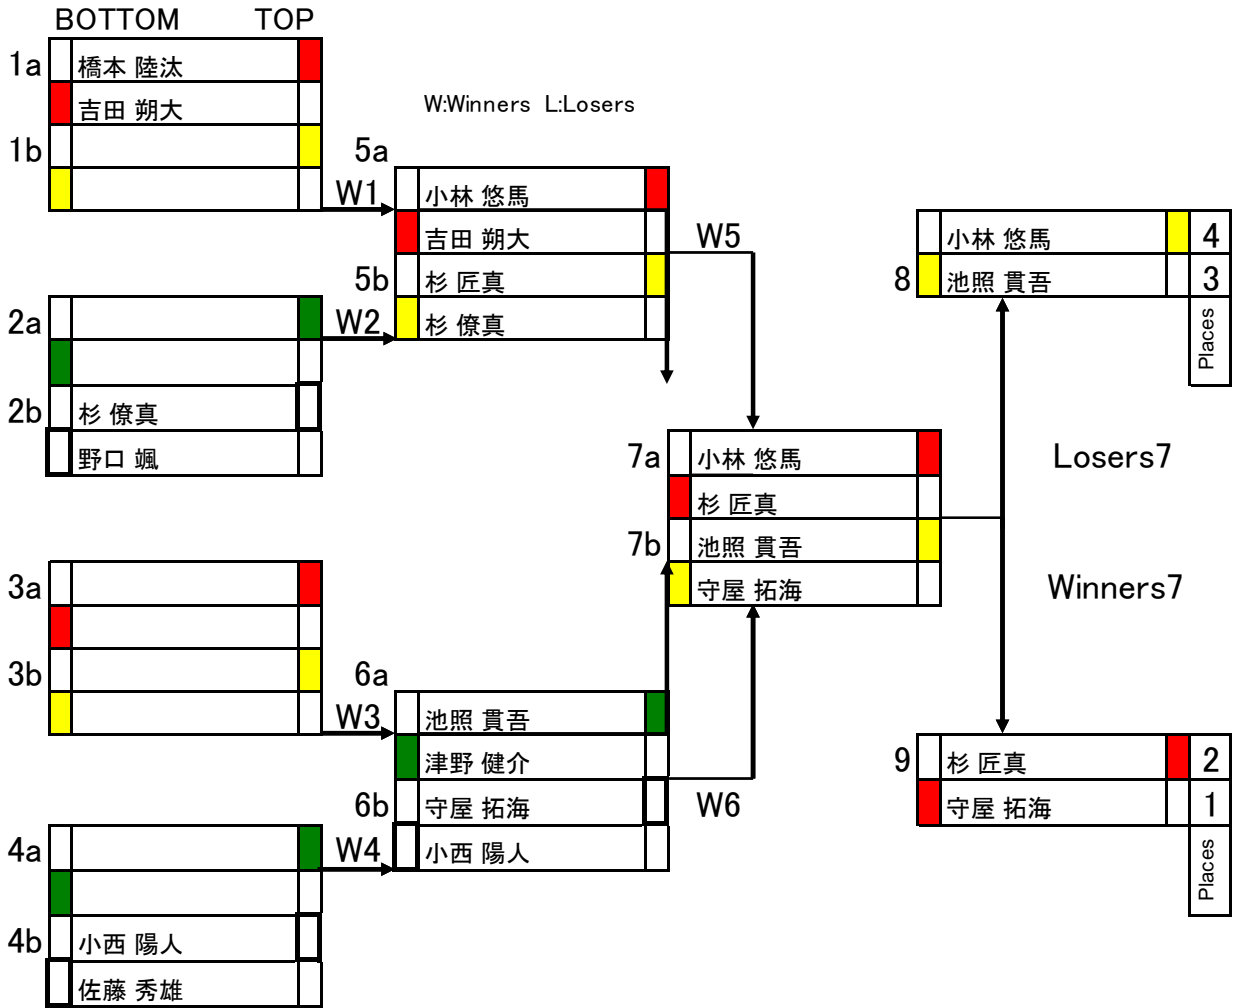

PRO SINGLE ELIMINATION

W:Winners L:Losers

PRO DOUBLE ELIMINATION

SPECIAL CLASS SINGLE ELIMINATION

		R1	R2	R3	
	馬場 信行	2	2	2	
	梅川 努	1	1	1	
	若狹 夏希	3	3	3	

OPEN A CLASS SINGLE ELIMINATION

		R1	R2	R3	
	岡本 隆治	2	2	2	
	互井 千恵子	1	1	1	
	石山 浩昭	3	3	3	

OPEN B CLASS SINGLE ELIMINATION

WOMEN CLASS SINGLE ELIMINATION

NON PLANING SINGLE ELIMINATION

NON PLANING SINGLE ELIMINATION

R1

R2

NON PLANING OPEN UNDER21

R1