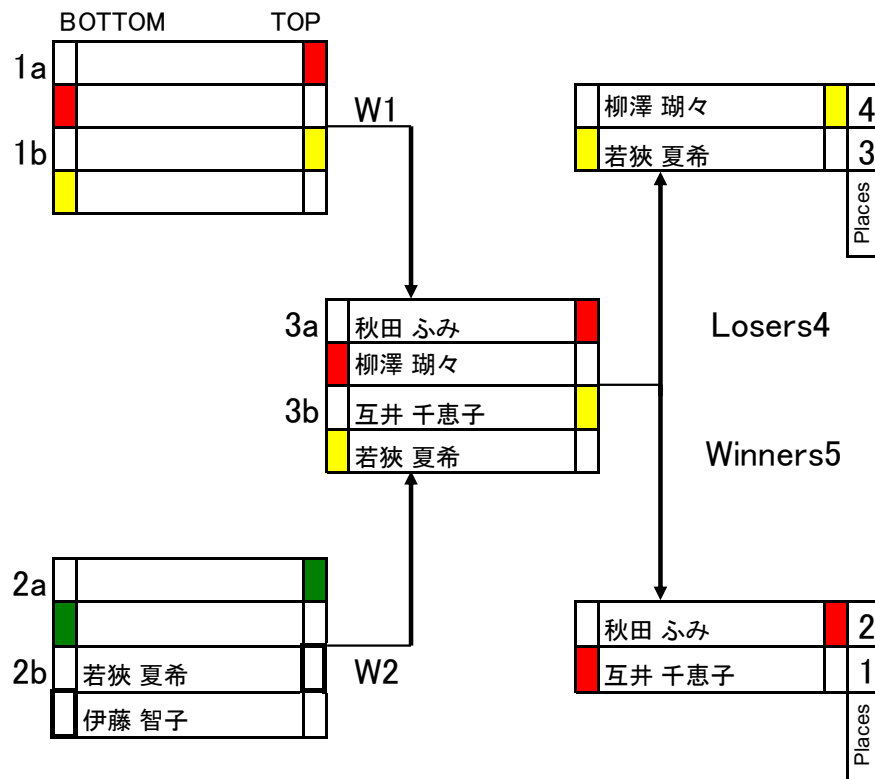

PRO SINGLE ELIMINATION

W:Winners L:Losers

PRO DOUBLE ELIMINATION

SPECIAL CLASS SINGLE ELIMINATION

		R1	R2	R3	
	馬場 信行	2	2	2	
	梅川 努	1	1	1	
	若狹 夏希	3	3	3	

OPEN A CLASS SINGLE ELIMINATION

		R1	R2	R3	
	岡本 隆治	2	2	2	
	互井 千恵子	1	1	1	
	石山 浩昭	3	3	3	

OPEN B CLASS SINGLE ELIMINATION

WOMEN CLASS SINGLE ELIMINATION

NON PLANING SINGLE ELIMINATION

NON PLANING SINGLE ELIMINATION

R1

R2

NON PLANING OPEN UNDER21

R1

R2

NON PLANING BEGINNER SINGLE ELIMINATION

R1

R2