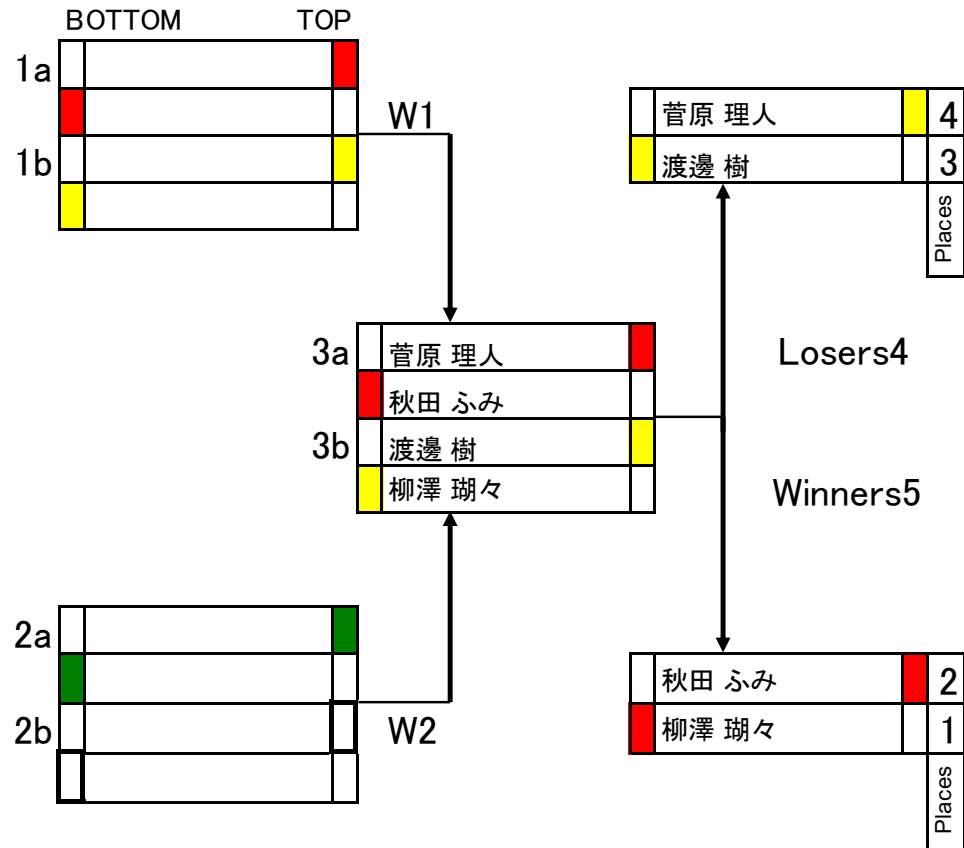

PRO SINGLE ELIMINATION

W:Winners L:Losers

PRO DOUBLE ELIMINATION

SPECIAL CLASS SINGLE ELIMINATION

		R1	R2	R3	
	馬場 信行	2	2	2	
	梅川 努	1	1	1	
	若狹 夏希	3	3	3	

OPEN A CLASS SINGLE ELIMINATION

		R1	R2	R3	
	岡本 隆治	2	2	2	
	互井 千恵子	1	1	1	
	石山 浩昭	3	3	3	

OPEN B CLASS SINGLE ELIMINATION

WOMEN CLASS SINGLE ELIMINATION

NON PLANING SINGLE ELIMINATION

NON PLANING SINGLE ELIMINATION

R1

R2

NON PLANING OPEN UNDER21

R1

R2

NON PLANING BEGINNER SINGLE ELIMINATION

R1

R2