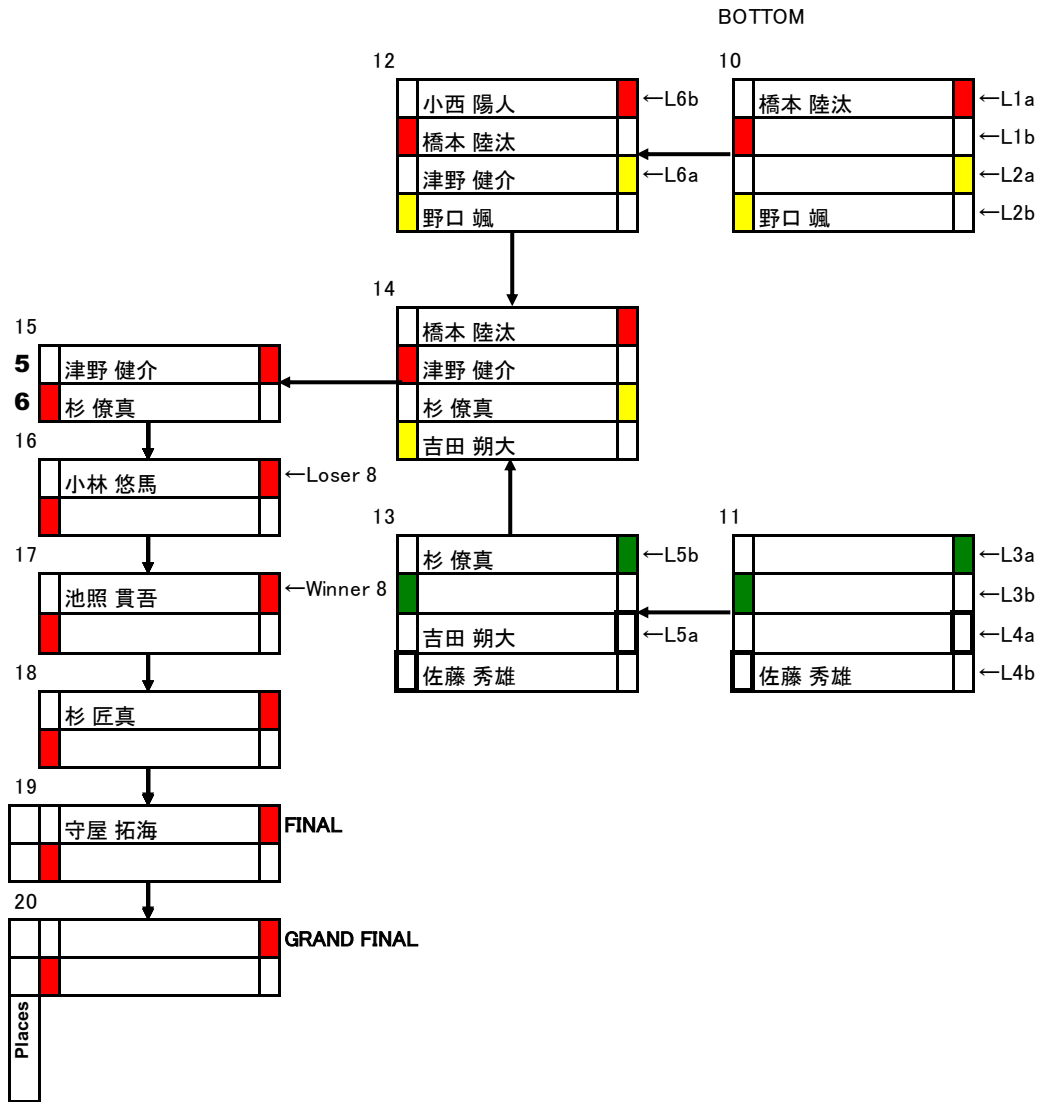

PRO SINGLE ELIMINATION

W:Winners L:Losers

PRO DOUBLE ELIMINATION

SPECIAL CLASS SINGLE ELIMINATION

		R1	R2	R3	
	馬場 信行	2	2	2	
	梅川 努	1	1	1	
	若狹 夏希	3	3	3	

OPEN A CLASS SINGLE ELIMINATION

		R1	R2	R3	
	岡本 隆治	2	2	2	
	互井 千恵子	1	1	1	
	石山 浩昭	3	3	3	

OPEN B CLASS SINGLE ELIMINATION

WOMEN CLASS SINGLE ELIMINATION

NON PLANING SINGLE ELIMINATION

NON PLANING SINGLE ELIMINATION

R1

R2

NON PLANING OPEN UNDER21

R1

R2

NON PLANING BEGINNER SINGLE ELIMINATION

R1

R2