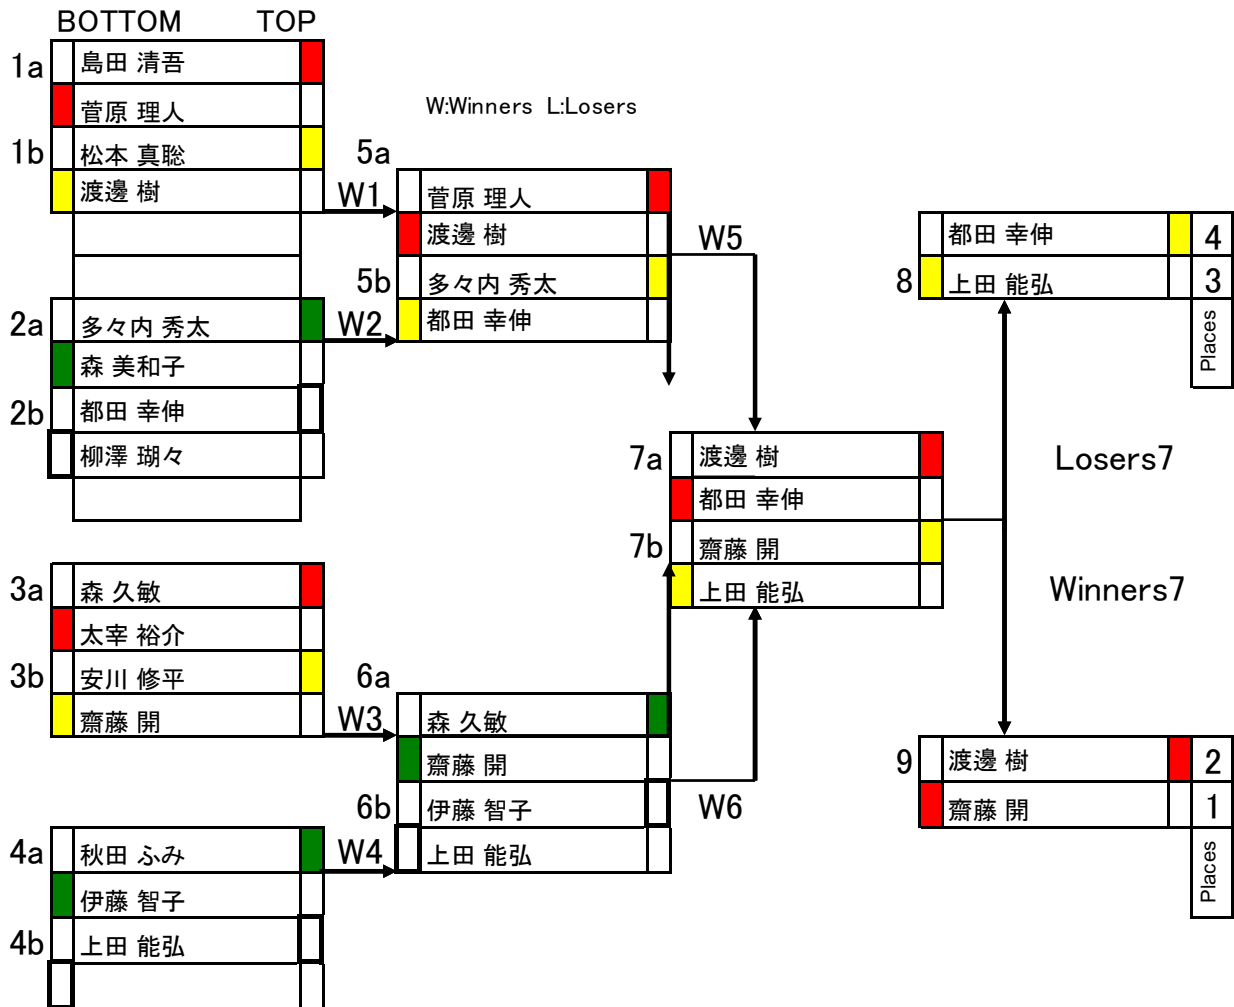

PRO SINGLE ELIMINATION

W:Winners L:Losers

PRO DOUBLE ELIMINATION

SPECIAL CLASS SINGLE ELIMINATION

		R1	R2	R3	
	馬場 信行	2	2	2	
	梅川 努	1	1	1	
	若狹 夏希	3	3	3	

OPEN A CLASS SINGLE ELIMINATION

		R1	R2	R3	
	岡本 隆治	2	2	2	
	互井 千恵子	1	1	1	
	石山 浩昭	3	3	3	

OPEN B CLASS SINGLE ELIMINATION

WOMEN CLASS SINGLE ELIMINATION

NON PLANING SINGLE ELIMINATION

NON PLANING SINGLE ELIMINATION

R1

R2

NON PLANING OPEN UNDER21

R1