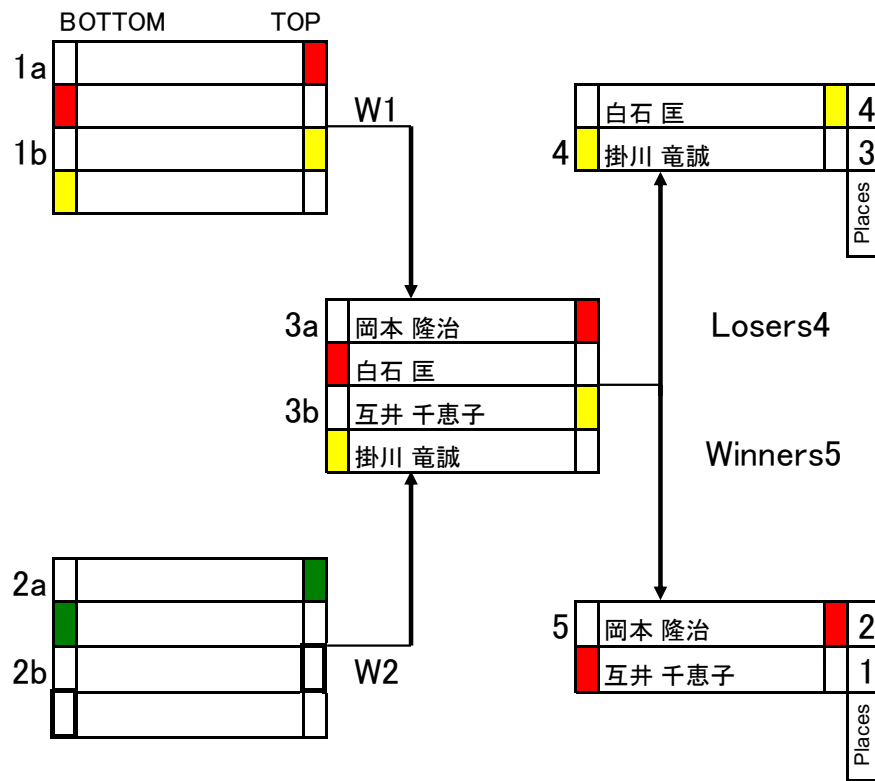

PRO CLASS SINGLE ELIMINATION

W:Winners L:Losers

W:Winners L:Losers

PRO DOUBLE ELIMINATION

SPECIAL CLASS SINGLE ELIMINATION

SPECIAL CLASS DOUBLE ELIMINATION

OPEN A CLASS SINGLE ELIMINATION

OPEN B CLASS SINGLE ELIMINATION

WOMEN CLASS SINGLE ELIMINATION

NON PLANING SPECIAL CLASS

W:Winners L:Losers

NON PLANING OPEN 21 & OVER

R1

NON PLANING UNDER 21

		R1	R2		
	掛川 竜誠	1	1		
	秋田 ふみ	2	2		
	柳澤 瑚々	3	3		

NON PLANING BEGINNER

		R1			
	山口 雅代				
	木下 己楽 ※欠場				