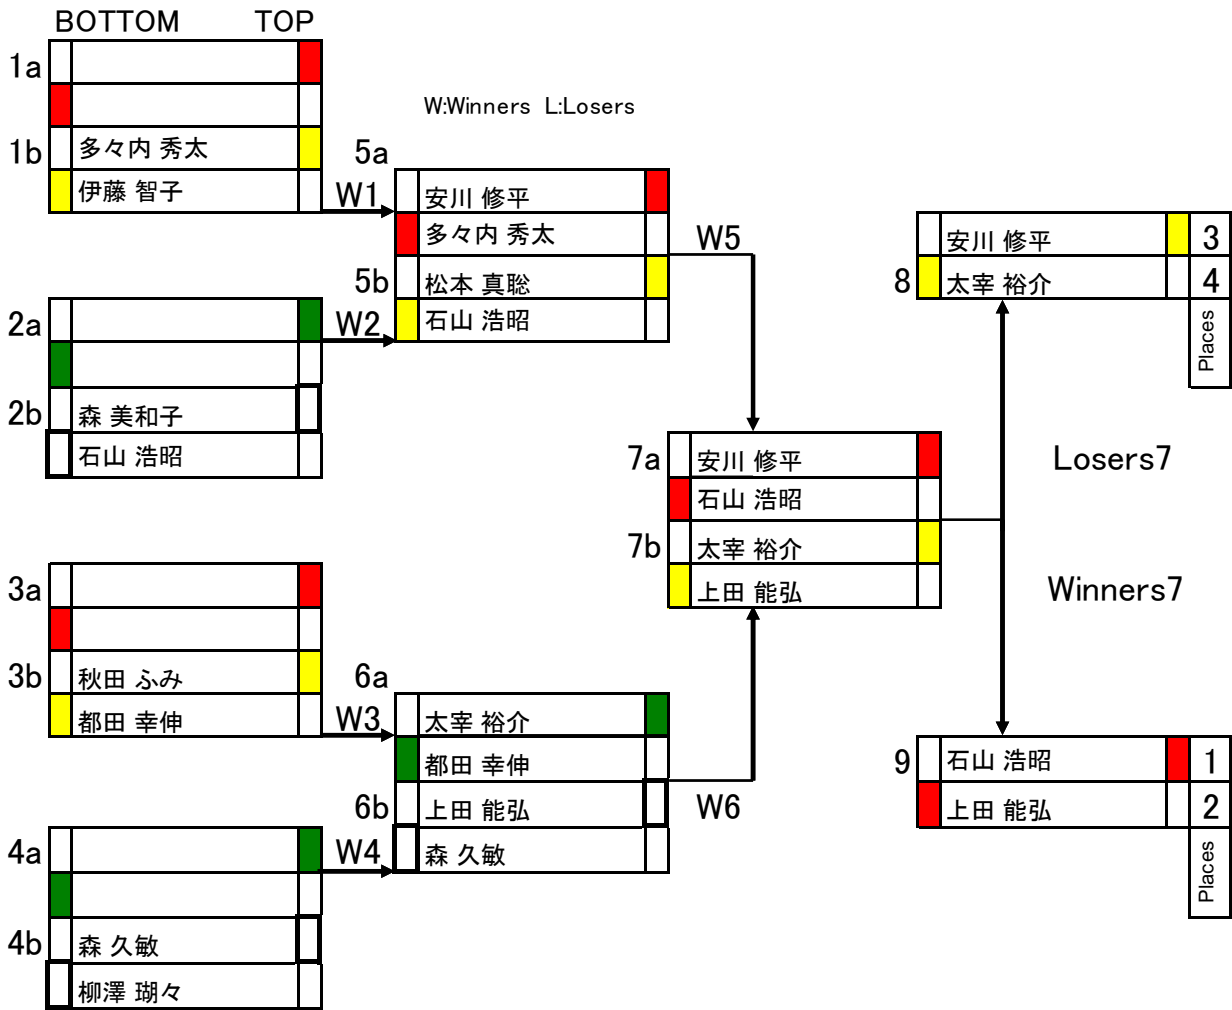

PRO CLASS SINGLE ELIMINATION

W:Winners L:Losers

W:Winners L:Losers

PRO DOUBLE ELIMINATION

SPECIAL CLASS SINGLE ELIMINATION

SPECIAL CLASS DOUBLE ELIMINATION

OPEN A CLASS SINGLE ELIMINATION

OPEN B CLASS SINGLE ELIMINATION

WOMEN CLASS SINGLE ELIMINATION

NON PLANING SPECIAL CLASS

W:Winners L:Losers

NON PLANING OPEN 21 & OVER

R1

NON PLANING UNDER 21

		R1	R2		
	掛川 竜誠	1	1		
	秋田 ふみ	2	2		
	柳澤 瑚々	3	3		

NON PLANING BEGINNER

		R1			
	山口 雅代				
	木下 己楽 ※欠場				