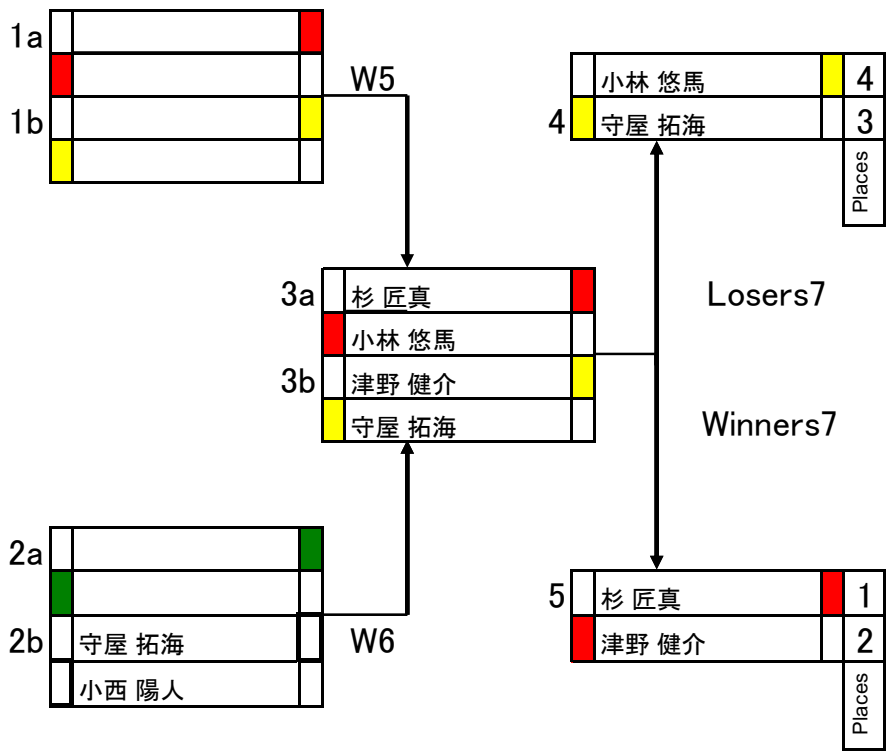

PRO CLASS SINGLE ELIMINATION

W:Winners L:Losers

W:Winners L:Losers

PRO DOUBLE ELIMINATION

SPECIAL CLASS SINGLE ELIMINATION

SPECIAL CLASS DOUBLE ELIMINATION

OPEN A CLASS SINGLE ELIMINATION

OPEN B CLASS SINGLE ELIMINATION

WOMEN CLASS SINGLE ELIMINATION

NON PLANING SPECIAL CLASS

W:Winners L:Losers

NON PLANING OPEN 21 & OVER

R1

NON PLANING UNDER 21

		R1	R2		
	掛川 竜誠	1	1		
	秋田 ふみ	2	2		
	柳澤 瑚々	3	3		

NON PLANING BEGINNER

		R1			
	山口 雅代				
	木下 己楽 ※欠場				