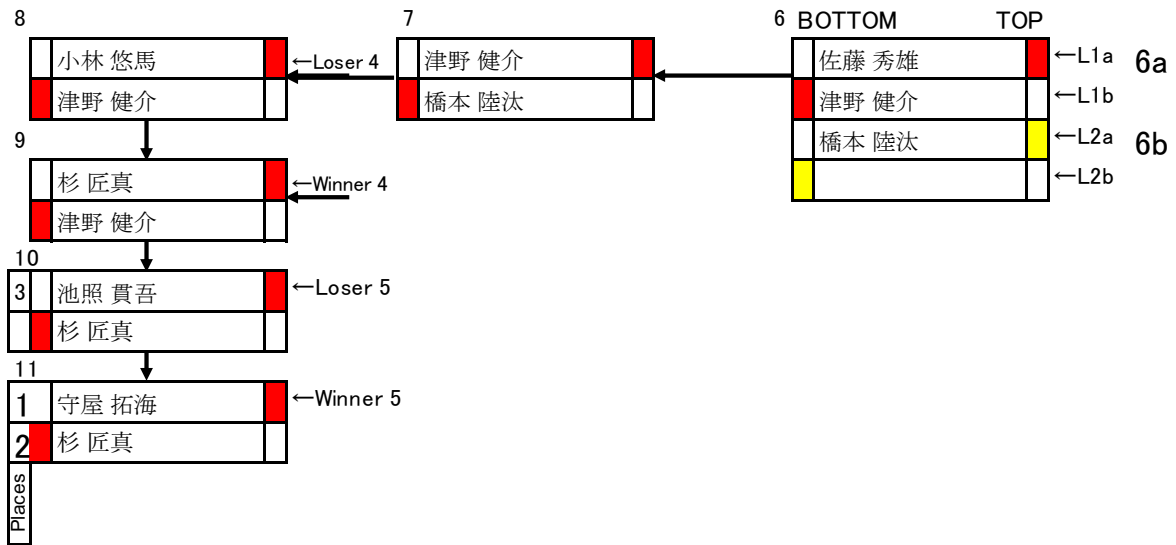

PRO CLASS SINGLE ELIMINATION

W:Winners L:Losers

W:Winners L:Losers

PRO DOUBLE ELIMINATION

SPECIAL CLASS SINGLE ELIMINATION

SPECIAL CLASS DOUBLE ELIMINATION

OPEN A CLASS SINGLE ELIMINATION

OPEN B CLASS SINGLE ELIMINATION

WOMEN CLASS SINGLE ELIMINATION

NON PLANING SPECIAL CLASS

W:Winners L:Losers

NON PLANING OPEN 21 & OVER

R1

NON PLANING UNDER 21

		R1	R2		
	掛川 竜誠	1	1		
	秋田 ふみ	2	2		
	柳澤 瑚々	3	3		

NON PLANING BEGINNER