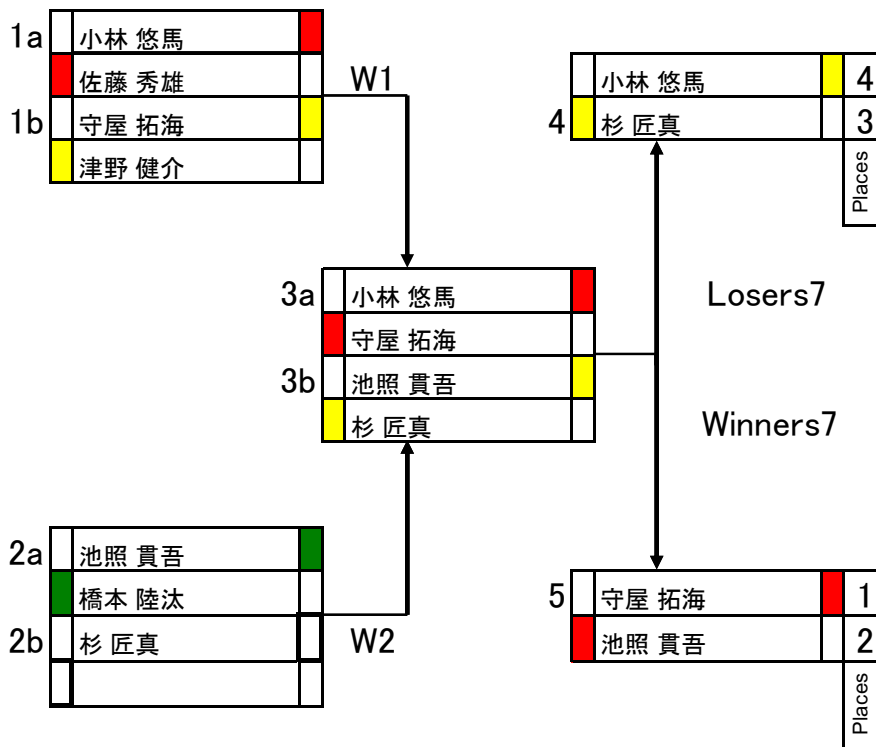

PRO CLASS SINGLE ELIMINATION

W:Winners L:Losers

W:Winners L:Losers

PRO DOUBLE ELIMINATION

SPECIAL CLASS SINGLE ELIMINATION

SPECIAL CLASS DOUBLE ELIMINATION

OPEN A CLASS SINGLE ELIMINATION

OPEN B CLASS SINGLE ELIMINATION

WOMEN CLASS SINGLE ELIMINATION

NON PLANING SPECIAL CLASS

W:Winners L:Losers

NON PLANING OPEN 21 & OVER

R1

NON PLANING UNDER 21

		R1	R2		
	掛川 竜誠	1	1		
	秋田 ふみ	2	2		
	柳澤 瑚々	3	3		

NON PLANING BEGINNER

		R1			
	山口 雅代				
	木下 己楽 ※欠場				