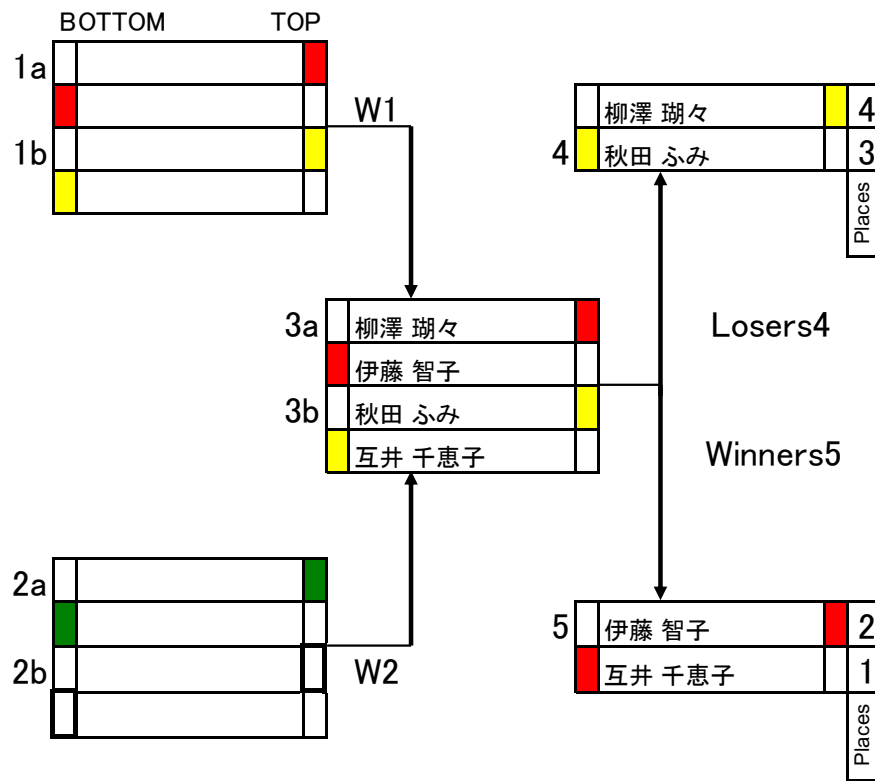

PRO CLASS SINGLE ELIMINATION

W:Winners L:Losers

W:Winners L:Losers

PRO DOUBLE ELIMINATION

SPECIAL CLASS SINGLE ELIMINATION

SPECIAL CLASS DOUBLE ELIMINATION

OPEN A CLASS SINGLE ELIMINATION

OPEN B CLASS SINGLE ELIMINATION

WOMEN CLASS SINGLE ELIMINATION

NON PLANING SPECIAL CLASS

W:Winners L:Losers

NON PLANING OPEN 21 & OVER

R1

NON PLANING UNDER 21

		R1	R2		
	掛川 竜誠	1	1		
	秋田 ふみ	2	2		
	柳澤 瑚々	3	3		

NON PLANING BEGINNER

		R1			
	山口 雅代				
	木下 己楽 ※欠場				