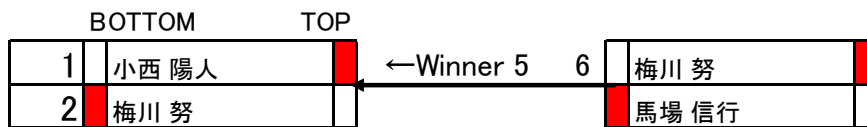

PRO CLASS SINGLE ELIMINATION

W:Winners L:Losers

W:Winners L:Losers

PRO DOUBLE ELIMINATION

SPECIAL CLASS SINGLE ELIMINATION

SPECIAL CLASS DOUBLE ELIMINATION

OPEN A CLASS SINGLE ELIMINATION

OPEN B CLASS SINGLE ELIMINATION

WOMEN CLASS SINGLE ELIMINATION

NON PLANING SPECIAL CLASS

W:Winners L:Losers

NON PLANING OPEN 21 & OVER

R1

NON PLANING UNDER 21

		R1	R2		
	掛川 竜誠	1	1		
	秋田 ふみ	2	2		
	柳澤 瑚々	3	3		

NON PLANING BEGINNER