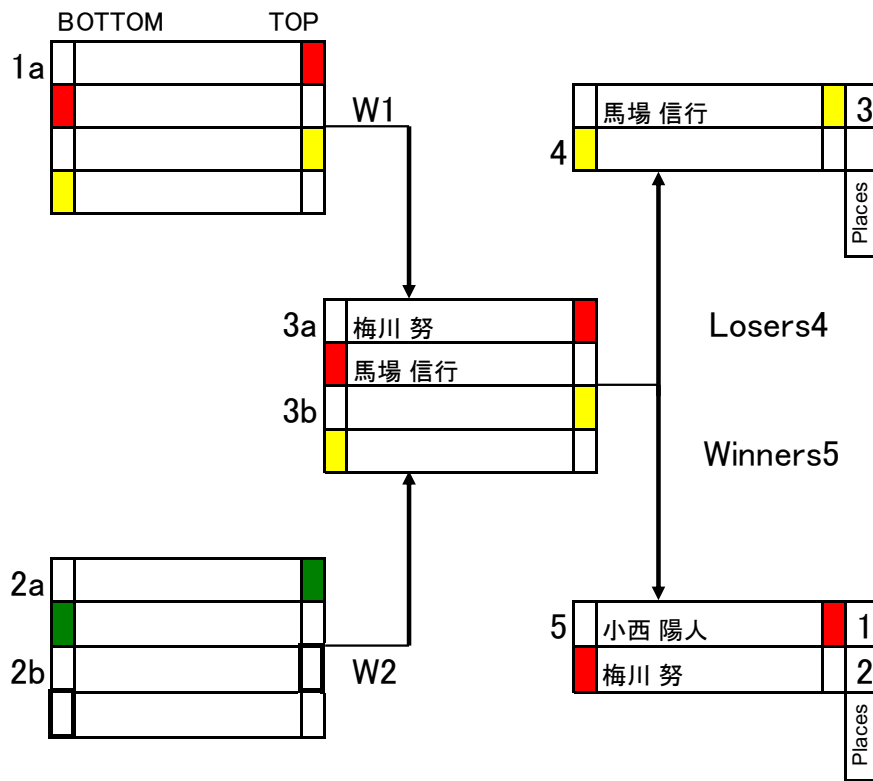

PRO CLASS SINGLE ELIMINATION

W:Winners L:Losers

W:Winners L:Losers

PRO DOUBLE ELIMINATION

SPECIAL CLASS SINGLE ELIMINATION

SPECIAL CLASS DOUBLE ELIMINATION

OPEN A CLASS SINGLE ELIMINATION

OPEN B CLASS SINGLE ELIMINATION

WOMEN CLASS SINGLE ELIMINATION

NON PLANING SPECIAL CLASS

W:Winners L:Losers

NON PLANING OPEN 21 & OVER

R1

NON PLANING UNDER 21

		R1	R2		
	掛川 竜誠	1	1		
	秋田 ふみ	2	2		
	柳澤 瑚々	3	3		

NON PLANING BEGINNER

		R1			
	山口 雅代				
	木下 己楽 ※欠場				