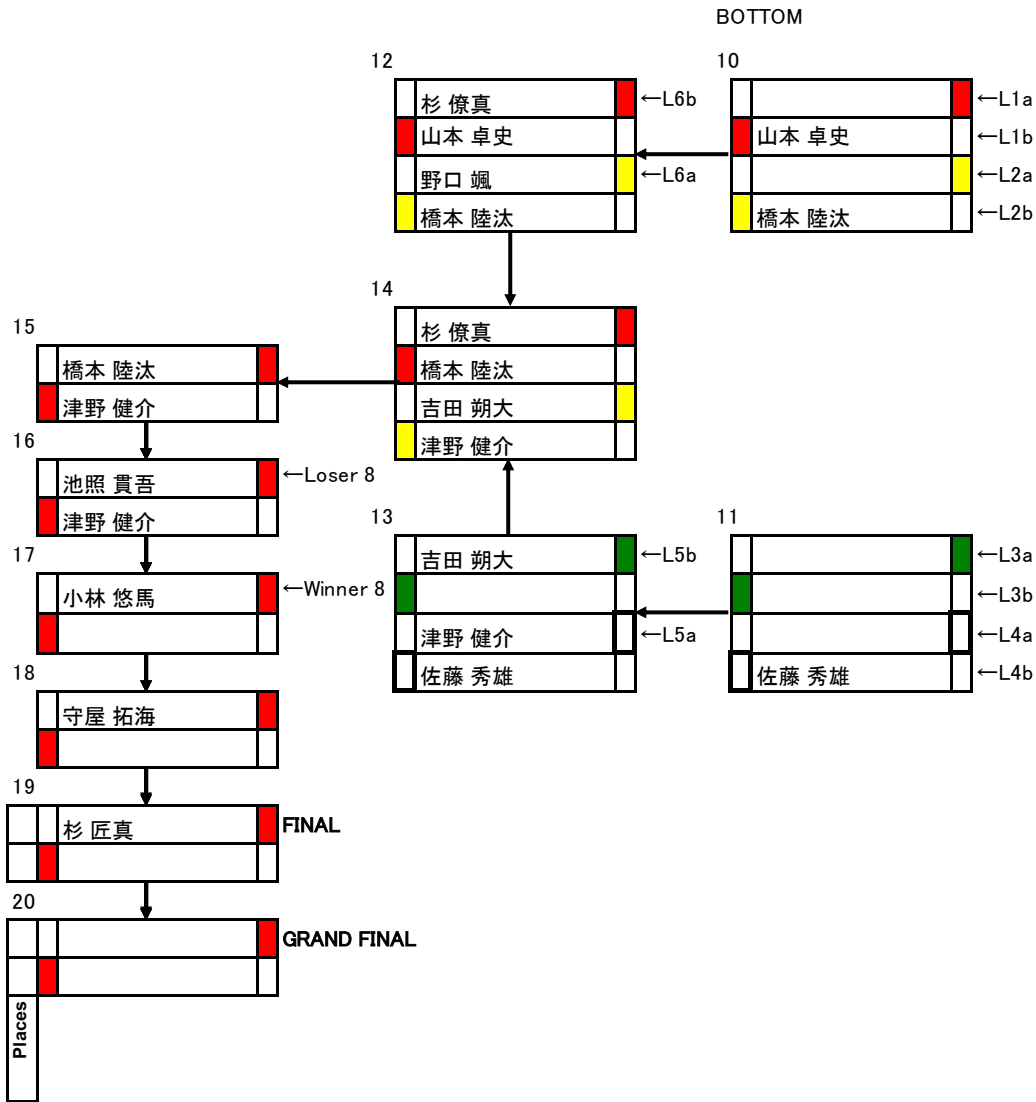

PRO SINGLE ELIMINATION

W:Winners L:Losers

PRO DOUBLE ELIMINATION

SPECIAL CLASS SINGLE ELIMINATION

W:Winners L:Losers

OPEN A CLASS SINGLE ELIMINATION

OPEN B CLASS SINGLE ELIMINATION

WOMEN CLASS SINGLE ELIMINATION

NON PLANING SINGLE ELIMINATION

NON PLANING SINGLE ELIMINATION

R1

R2

NON PLANING OPEN UNDER21

R1

R2

NON PLANING BEGINNER

R1

R2