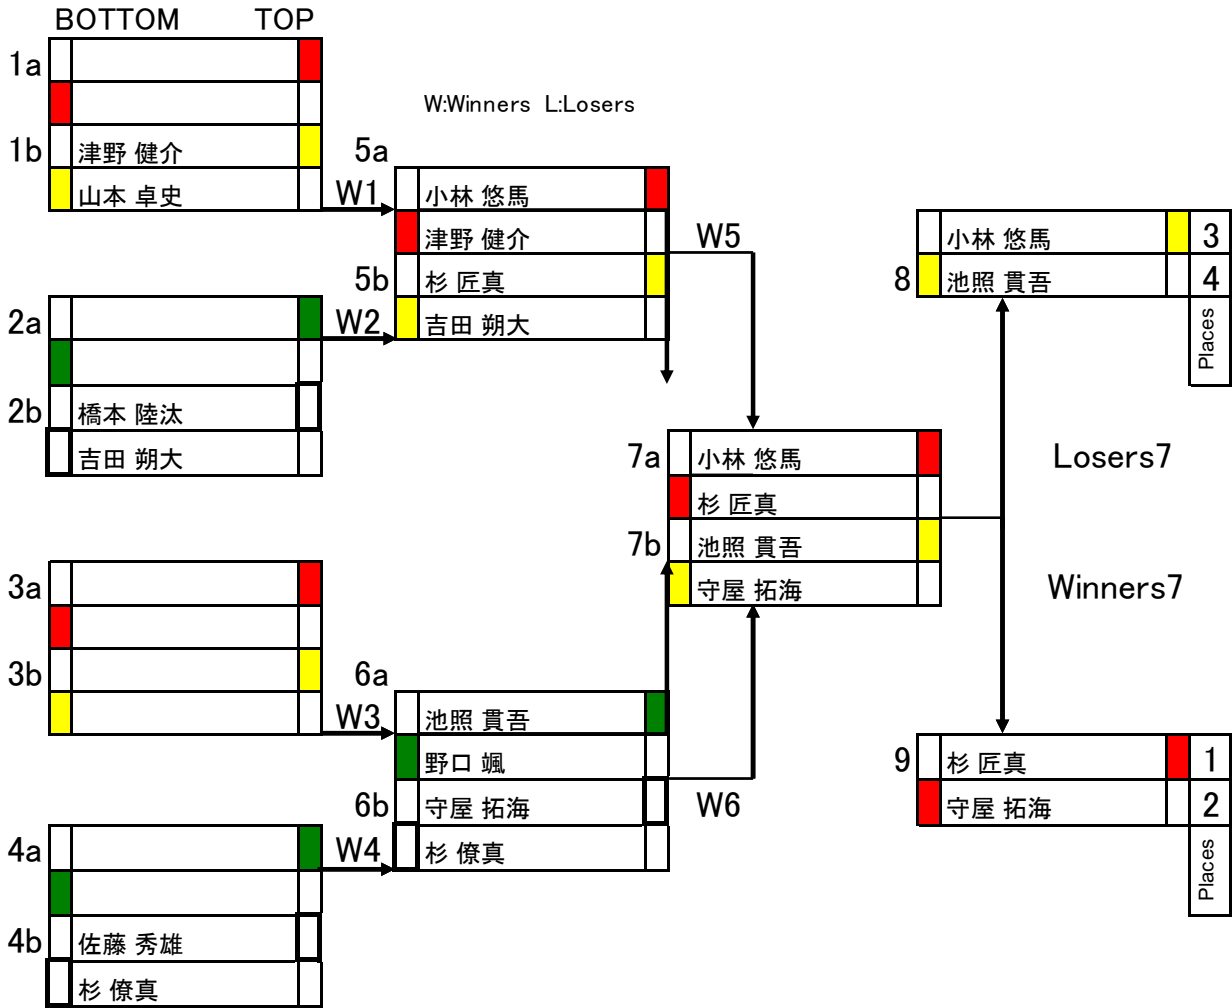

PRO SINGLE ELIMINATION

W:Winners L:Losers

PRO DOUBLE ELIMINATION

SPECIAL CLASS SINGLE ELIMINATION

W:Winners L:Losers

OPEN A CLASS SINGLE ELIMINATION

OPEN B CLASS SINGLE ELIMINATION

WOMEN CLASS SINGLE ELIMINATION

NON PLANING SINGLE ELIMINATION

NON PLANING SINGLE ELIMINATION

R1

R2

NON PLANING OPEN UNDER21

R1

R2

NON PLANING BEGINNER

R1

R2