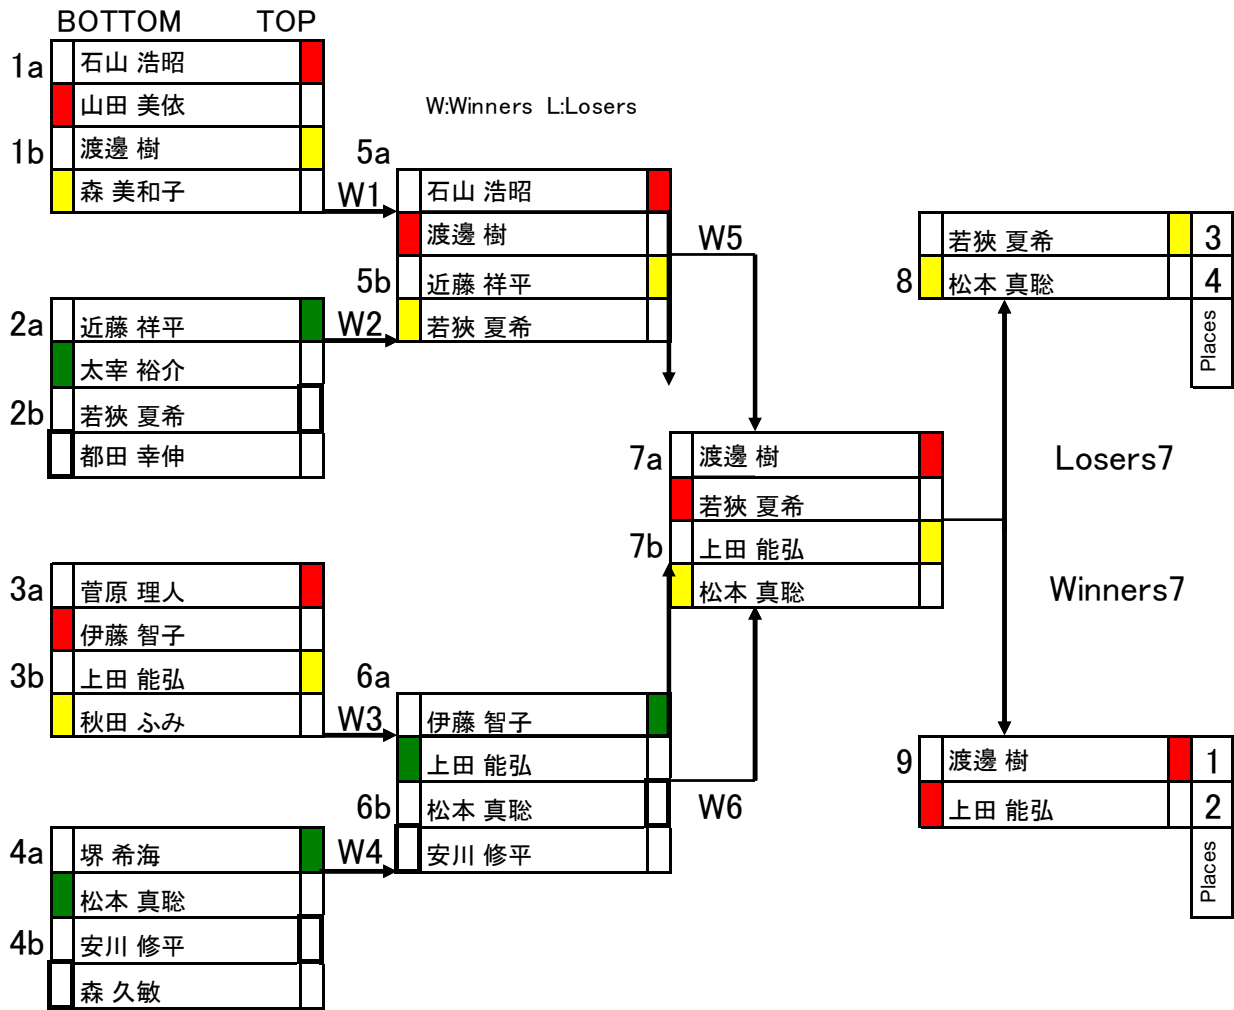

PRO SINGLE ELIMINATION

W:Winners L:Losers

PRO DOUBLE ELIMINATION

SPECIAL CLASS SINGLE ELIMINATION

W:Winners L:Losers

OPEN A CLASS SINGLE ELIMINATION

OPEN B CLASS SINGLE ELIMINATION

WOMEN CLASS SINGLE ELIMINATION

NON PLANING SINGLE ELIMINATION

NON PLANING SINGLE ELIMINATION

R1

R2

NON PLANING OPEN UNDER21

R1

R2

NON PLANING BEGINNER