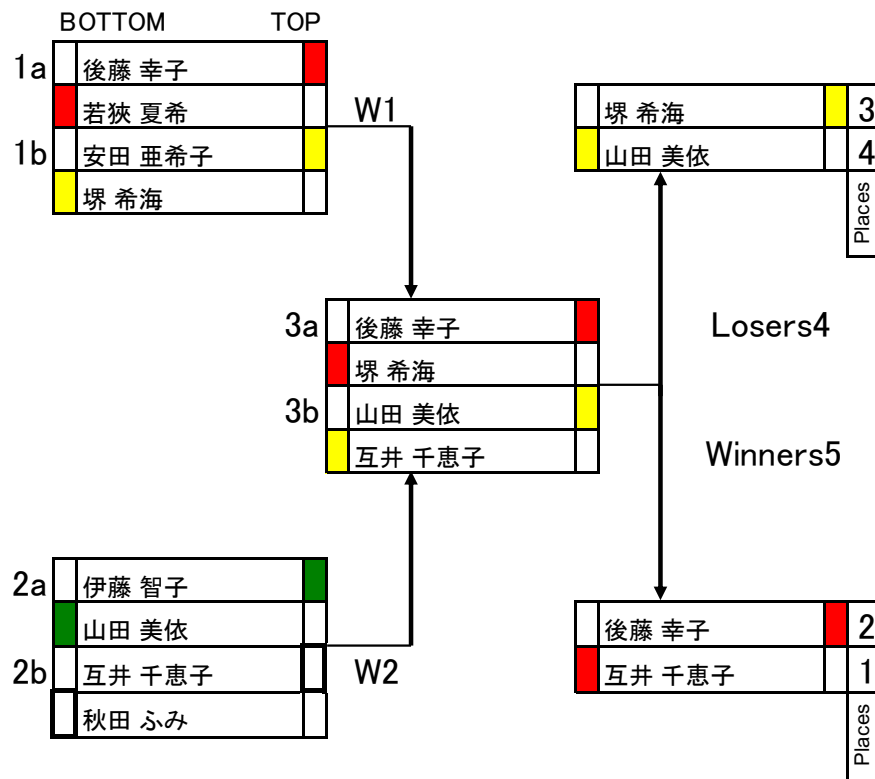

PRO SINGLE ELIMINATION

W:Winners L:Losers

PRO DOUBLE ELIMINATION

SPECIAL CLASS SINGLE ELIMINATION

W:Winners L:Losers

OPEN A CLASS SINGLE ELIMINATION

OPEN B CLASS SINGLE ELIMINATION

WOMEN CLASS SINGLE ELIMINATION

NON PLANING SINGLE ELIMINATION

NON PLANING SINGLE ELIMINATION

R1

R2

NON PLANING OPEN UNDER21

R1

R2

NON PLANING BEGINNER

R1

R2